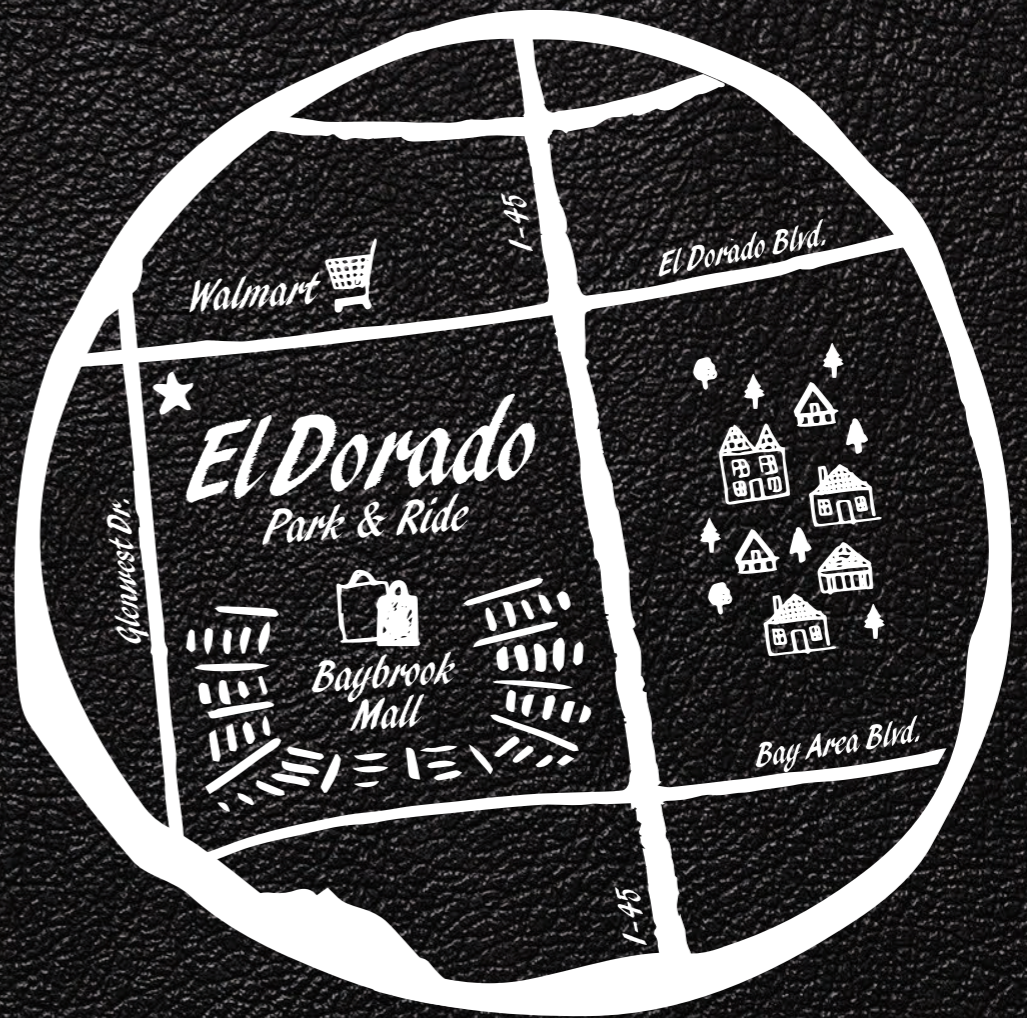

THE

BATTLE

IS WON

EL DORADO PARK & RIDE IS NOW OPEN

METRO's **NEW** El Dorado Park & Ride sets the gold standard, offering southside commuters a full slate of services direct to Downtown:

Morning

Midday

Evening

Late Night

The Road to Victory Begins With El Dorado

PLAN YOUR TRIP AT RIDEMETRO.ORG OR CALL 713-635-4000 FOR MORE DETAILS.

METRO 